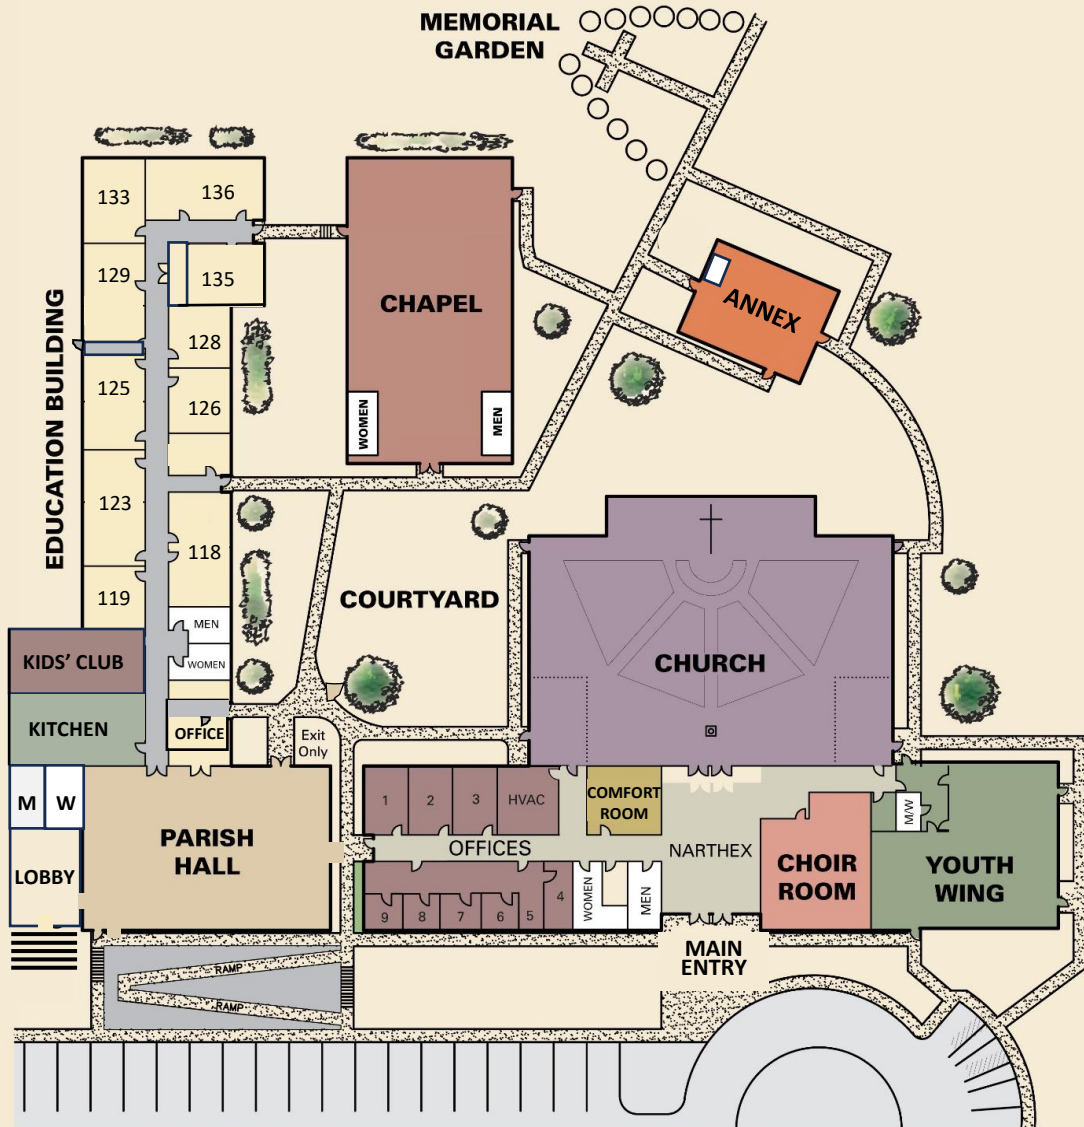

St Paul's Episcopal Church

Cary, North Carolina

MAP KEY

- | | | |
|--|---|--|
|  BATHROOMS |  ANNEX |  ADMINISTRATION OFFICES |
|  COMFORT ROOM |  KIDS' CLUB | |
|  CHAPEL |  MEMORIAL GARDEN | |
|  CHOIR ROOM |  PARISH HALL | |
|  CHURCH |  YOUTH WING | |
|  EDUCATION BUILDING | | |